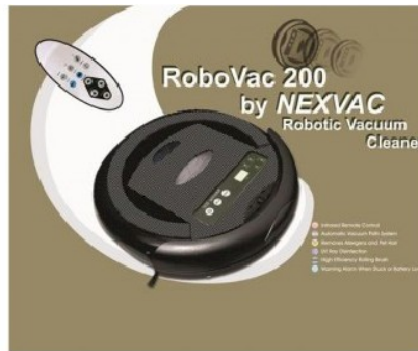

RoboVac 200

by NEXVAC

Robotic Vacuum Cleaner

- Infrared Remote Control
- Automatic Vacuum Path System
- Removes Allergens and Pet Hair
- UV Ray Disinfection
- High Efficiency Rolling Brush
- Warning Alarm When Stuck or Battery Low

NEXVAC RoboVac 200

Accessories included :

RoboVac 200 by NEXVAC

NEXVAC RoboVac 200

Accessories included :

Features of RoboVac 200 :

1. Compact shape & design allows RoboVac 200 to clean under furniture.
2. Cleans various floor types, very good for wood and tile floor cleaning.
3. UV light included on RoboVac 200 disinfects floors and kills bacteria while cleaning.
4. Remote control included on RoboVac 200 for easy unit operation.
5. Debris level is visible via dust bin window.
6. Cliff sensors to prevent RoboVac 200 from falling down the stairs.
7. Built-in fragrance slot for odor removal.
8. Five step repetitive movement to ensure room is cleaned.

Works on multiple floor surfaces

Hardwood floors

Tile and ceramic floors

Low pile carpet

Robovac 200 is your personal robot that sweeps and vacuums so you can spend your time doing better things. From short pile carpet to hardwood to tile, RoboVac 200 handles a variety of surfaces with ease.

Robovac 200 goes under beds and other places where upright vacuums can't go. RoboVac 200 cleans dirt, dust, and pet hair while simultaneously killing bacteria and deodorizing with its ultraviolet light.